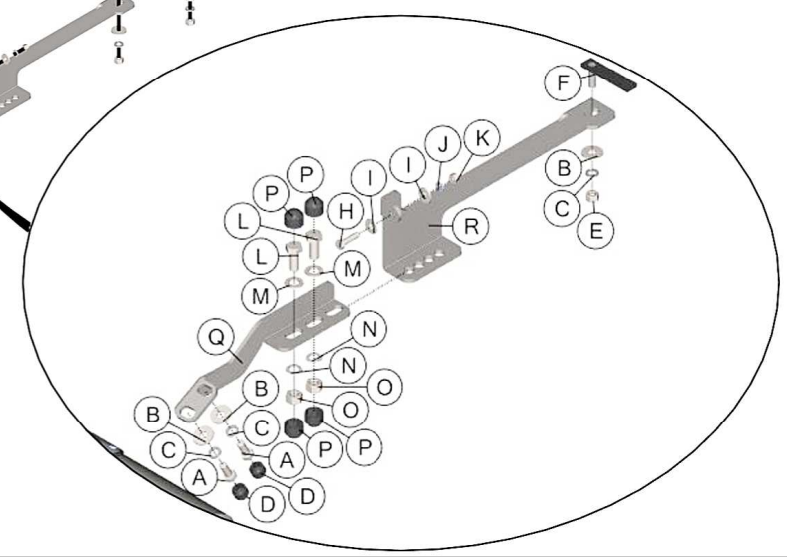

STAINLESS STEEL OVAL SIDE
 PROTECTIONS/DESIGN SIDE
 PROTECTIONS

ITA

GRAN PEDANA OVALE/
 PROTEZIONI LATERALI DESIGN
 IN ACCIAIO INOX

FR

GRAND MARCHEPIED OVALE/
 PROTECTIONS LATERALES DESIGN
 EN ACCIER INOX

JEEP COMPASS 2017

Part List		Lista della bulloneria		Liste des pièces					
A	 TE M8X20 X 8	B	 Ø 8 Big Grandi Grand X 12	C	 Ø 8 X 12	D	 M 8 X 8	E	 M 8 X 4
F	 P/264/E X 2	G	 P/376/D X 2	H	 TE M6X25 X 4	I	 Ø 6 Big Grandi Grand X 8	J	 Ø 6 X 4
K	 M 6 X 4	L	 TE M10X25 X 8	M	 Ø 10 X 8	N	 Ø 10 X 8	 <p>M6: 10 Nm M8: 20 Nm M10: 50 Nm M12: 100 Nm</p>	
O	 M 10 X 8	P	 M 10 X 16	Q	 GPO/434/A X 4	R	 P/434/B X 2		
S	 P/434/C X 2								

JEEP COMPASS 2017

Driving direction
 Direzione di marcia
 Direction de voyage

Lubricate the set of bolts
 supplied before tightening
 them

Si consiglia di lubrificare
 la bulloneria in dotazione
 prima del serraggio